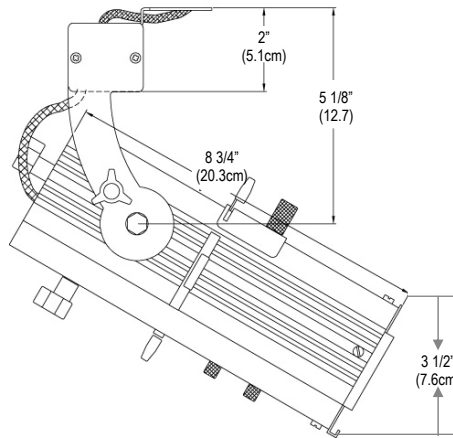

Micro Spotlight

**SIGNAL
INNOVA**

Our favorite, all-purpose compact spotlight!

MR-16 HALOGEN LAMP OPTIONS (12V):

Type	Beam Spread	Watts	Type
FLOOD	~38°	75W	EYC
		50W	EXN
		20W	BAB
NARROW FLOOD	~25°	75W	EYJ
		50W	EXZ
SPOT	~12°	50W	EXT
NARROW SPOT	~7°	20W	EZX

Halogen lamps are ~ 3000K (warm yellow cast)

PHOTOMETRIC DATA FOR EYC LAMP

Specifications & results vary by lamp manufacturer.

- Uses 20-75 W MR-16 Halogen lamps with Flood or Spot type beam spreads
Expected life: 4,000 - 5,000 hours
- Focus beam with movable internal lenses, adjustable with heat-resistant handles
- 20-50 degree zoom optics
- Dimmable
- Framing shutters for precise shaping of projected light
- Shutters of galvanized steel, adjustable and removable with insulated handles
- Ribbed aluminum extrusion housing with corrosion-resistant materials
- Approximately 4.5 lbs. with 6' power cord
- Made in U.S.A.