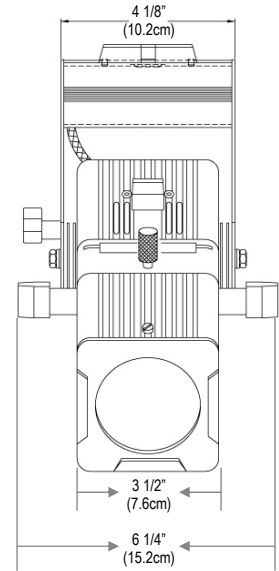

Micro Spotlight

**SIGNAL
INNOVA**

Our favorite, all-purpose compact spotlight!

MR-16 HALOGEN LAMP OPTIONS (12V):

Type	Beam Spread	Watts	Type
FLOOD	~38°	75W	EYC
		50W	EXN
		20W	BAB
NARROW FLOOD	~25°	75W	EYJ
		50W	EXZ
SPOT	~12°	50W	EXT
NARROW SPOT	~7°	20W	EZX

Halogen lamps are ~ 3000K (warm yellow cast)

PHOTOMETRIC DATA FOR EYC LAMP

Specifications & results vary by lamp manufacturer.

- Uses 20-75 W MR-16 Halogen lamps with Flood or Spot type beam spreads
Expected life: 4,000 - 5,000 hours
- Focus beam with movable internal lenses, adjustable with heat-resistant handles
- 20-50 degree zoom optics
- Dimmable
- Framing shutters for precise shaping of projected light
- Shutters of galvanized steel, adjustable and removable with insulated handles
- Ribbed aluminum extrusion housing with corrosion-resistant materials
- Approximately 4.5 lbs. with 6' power cord
- Made in U.S.A.