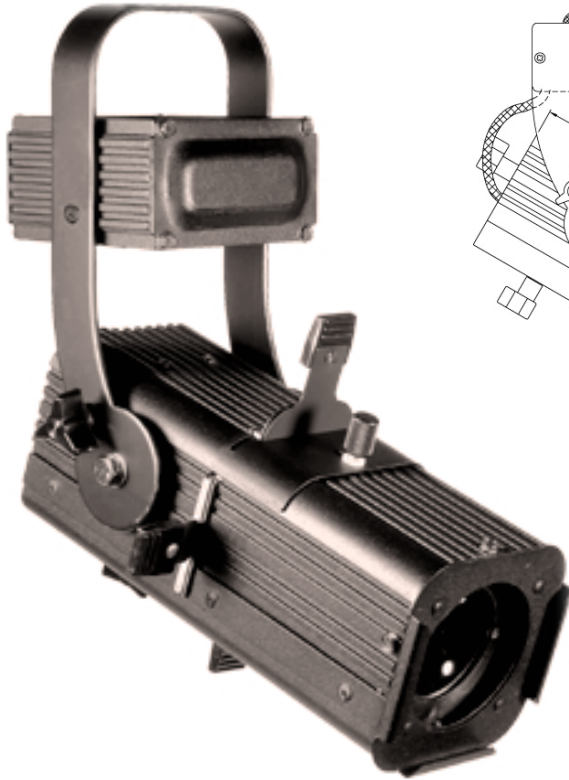

Micro Spotlight

**SIGNAL
INNOVA**

Our favorite, all-purpose compact spotlight!

MR-16 HALOGEN LAMP OPTIONS (12V):

Type	Beam Spread	Watts	Type
FLOOD	~38°	75W	EYC
		50W	EXN
		20W	BAB
NARROW FLOOD	~25°	75W	EYJ
		50W	EXZ
SPOT	~12°	50W	EXT
NARROW SPOT	~7°	20W	EZX

Halogen lamps are ~ 3000K (warm yellow cast)

PHOTOMETRIC DATA FOR EYC LAMP

Specifications & results vary by lamp manufacturer.

- Uses 20-75 W MR-16 Halogen lamps with Flood or Spot type beam spreads
Expected life: 4,000 - 5,000 hours
- Focus beam with movable internal lenses, adjustable with heat-resistant handles
- 20-50 degree zoom optics
- Dimmable
- Framing shutters for precise shaping of projected light
- Shutters of galvanized steel, adjustable and removable with insulated handles
- Ribbed aluminum extrusion housing with corrosion-resistant materials
- Approximately 4.5 lbs. with 6' power cord
- Made in U.S.A.