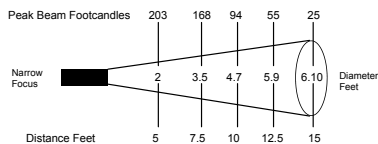

Micro Spotlight

**SIGNAL
INNOVA**

Our favorite, all-purpose compact spotlight!

MR-16 HALOGEN LAMP OPTIONS (12V):

Type	Beam Spread	Watts	Type
FLOOD	~38°	75W	EYC
		50W	EXN
		20W	BAB
NARROW FLOOD	~25°	75W	EYJ
		50W	EXZ
SPOT	~12°	50W	EXT
NARROW SPOT	~7°	20W	EZX

Halogen lamps are ~ 3000K (warm yellow cast)

PHOTOMETRIC DATA FOR EYC LAMP

Specifications & results vary by lamp manufacturer.

- Uses 20-75 W MR-16 Halogen lamps with Flood or Spot type beam spreads
Expected life: 4,000 - 5,000 hours
- Focus beam with movable internal lenses, adjustable with heat-resistant handles
- 20-50 degree zoom optics
- Dimmable
- Framing shutters for precise shaping of projected light
- Shutters of galvanized steel, adjustable and removable with insulated handles
- Ribbed aluminum extrusion housing with corrosion-resistant materials
- Approximately 4.5 lbs. with 6' power cord
- Made in U.S.A.