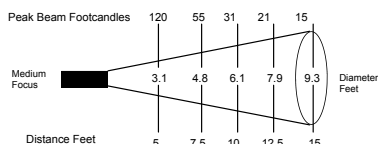

Micro Spotlight

**SIGNAL
INNOVA**

Our favorite, all-purpose compact spotlight!

MR-16 HALOGEN LAMP OPTIONS (12V):

Type	Beam Spread	Watts	Type
FLOOD	~38°	75W	EYC
		50W	EXN
		20W	BAB
NARROW FLOOD	~25°	75W	EYJ
		50W	EXZ
SPOT	~12°	50W	EXT
NARROW SPOT	~7°	20W	EZX

Halogen lamps are ~ 3000K (warm yellow cast)

PHOTOMETRIC DATA FOR EYC LAMP

Specifications & results vary by lamp manufacturer.

- Uses 20-75 W MR-16 Halogen lamps with Flood or Spot type beam spreads
Expected life: 4,000 - 5,000 hours
- Focus beam with movable internal lenses, adjustable with heat-resistant handles
- 20-50 degree zoom optics
- Dimmable
- Framing shutters for precise shaping of projected light
- Shutters of galvanized steel, adjustable and removable with insulated handles
- Ribbed aluminum extrusion housing with corrosion-resistant materials
- Approximately 4.5 lbs. with 6' power cord
- Made in U.S.A.