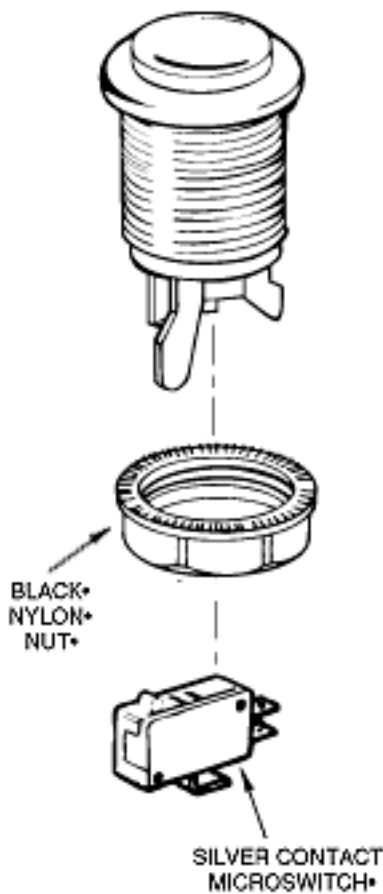

Arcade Style Pushbuttons

**SIGNAL
INNOVA**

*Bring your Exhibits Alive™
with arcade style pushbuttons in rainbow colors!*

Photos and illustrations not to size. Colors depicted are not exact.

- Durable nylon material
- Concave plunger design
- Fits metal or wood panels up to 1" thick
- Microswitch reliability tested to 10 million cycles
- Assembled, wired and shipped ready to install when ordered as part of interactive projects
- Pushbutton wrenches available