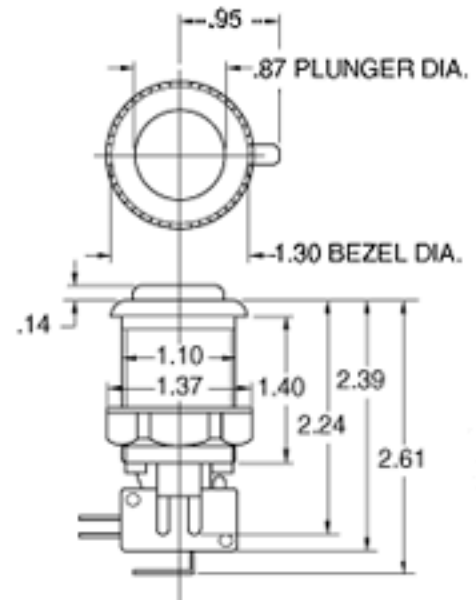

Arcade Style Pushbuttons

**SIGNAL
INNOVA**

*Bring your Exhibits Alive™
with arcade style pushbuttons in rainbow colors!*

Photos and illustrations not to size. Colors depicted are not exact.

- Durable nylon material
- Concave plunger design
- Fits metal or wood panels up to 1" thick
- Microswitch reliability tested to 10 million cycles
- Assembled, wired and shipped ready to install when ordered as part of interactive projects
- Pushbutton wrenches available