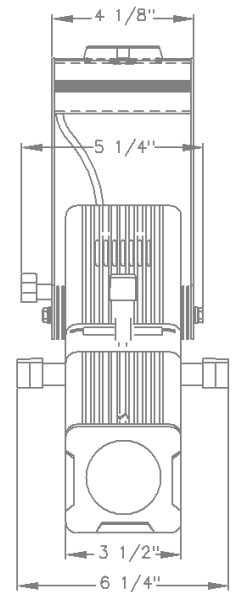

Focus Beam Spotlight - LED

**SIGNAL
INNOVA**

Options:

- Dimmable setup
- Pattern holders for beam-shaping
- Gobo rotator
- Barn Doors

- 25W LED - 1200 Lumens - 3000° K White
Expected life: 50,000 hours
- Focus beam with movable internal lenses,
adjustable with heat-resistant handles
- 20-40 degree variable zoom optics
- Framing shutters for precise shaping of
projected light
- Shutters of galvanized steel, adjustable
and removable with insulated handles
- Ribbed aluminum extrusion housing with
corrosion-resistant materials
- Approximately 6 lbs. with 6' power cord
- Made in U.S.A.